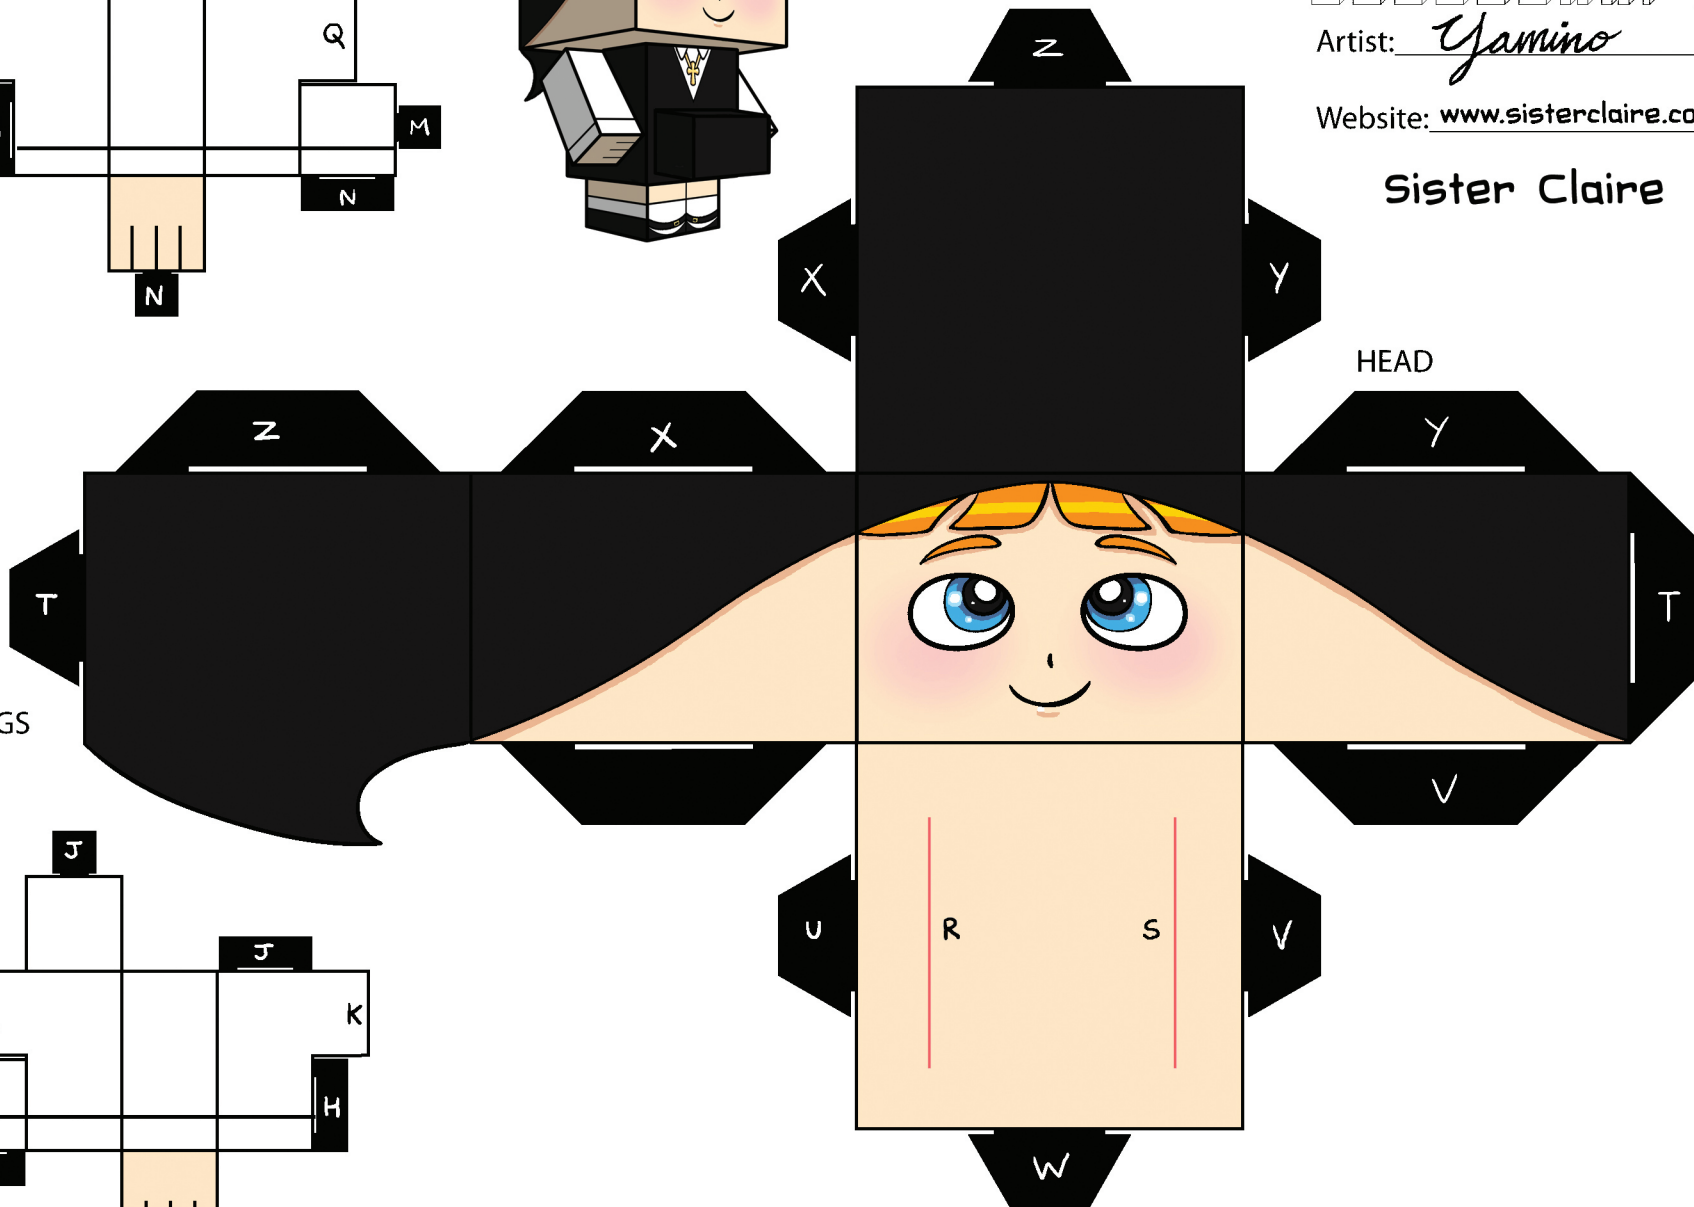

SISTER CLAIRE

CUBEECRAFT®

Artist: *Yamino*

Website: www.sisterclaire.com

Sister Claire

SISTER CLARE

CUBEERCRAFT®

Artist: *Yamino*

Website: www.sisterclaire.com

Sister Claire
(Immaculate version)

SISTER CLARE

CUBEERCRAFT®

Artist: Yamino

Website: www.sisterclaire.com

Sister Claire
(Conception version)

BABY BUMP