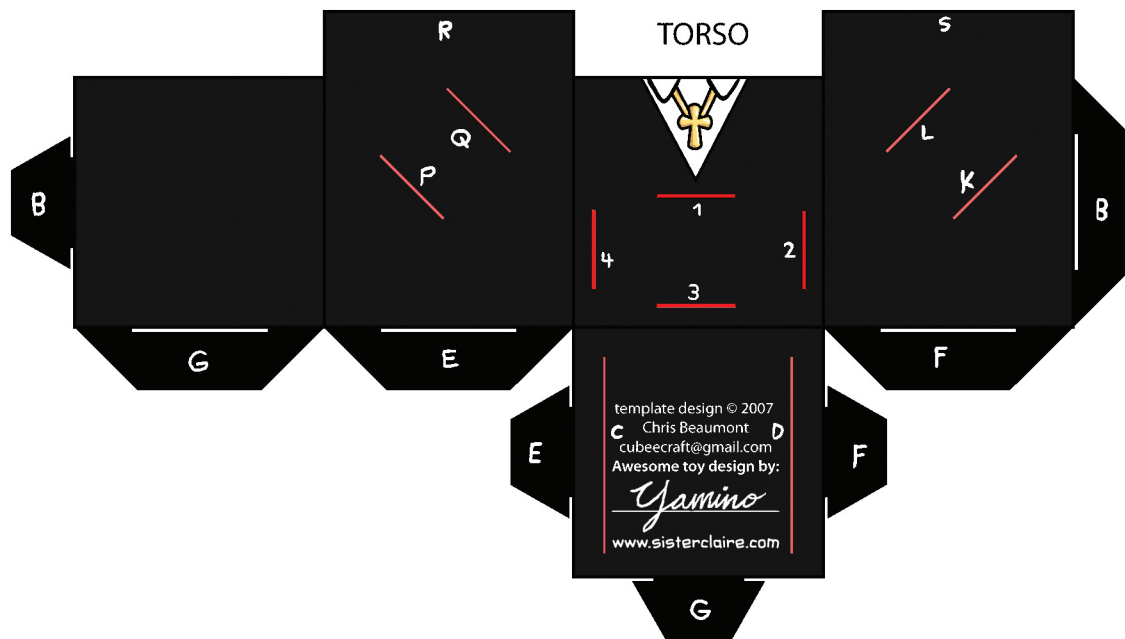

Website: www.sisterclaire.com

Sister Claire
(Immaculate version)

SISTER CLARE

CUBEERCRAFT®

Artist: Yamino

Website: www.sisterclaire.com

Sister Claire
(Conception version)

BABY BUMP