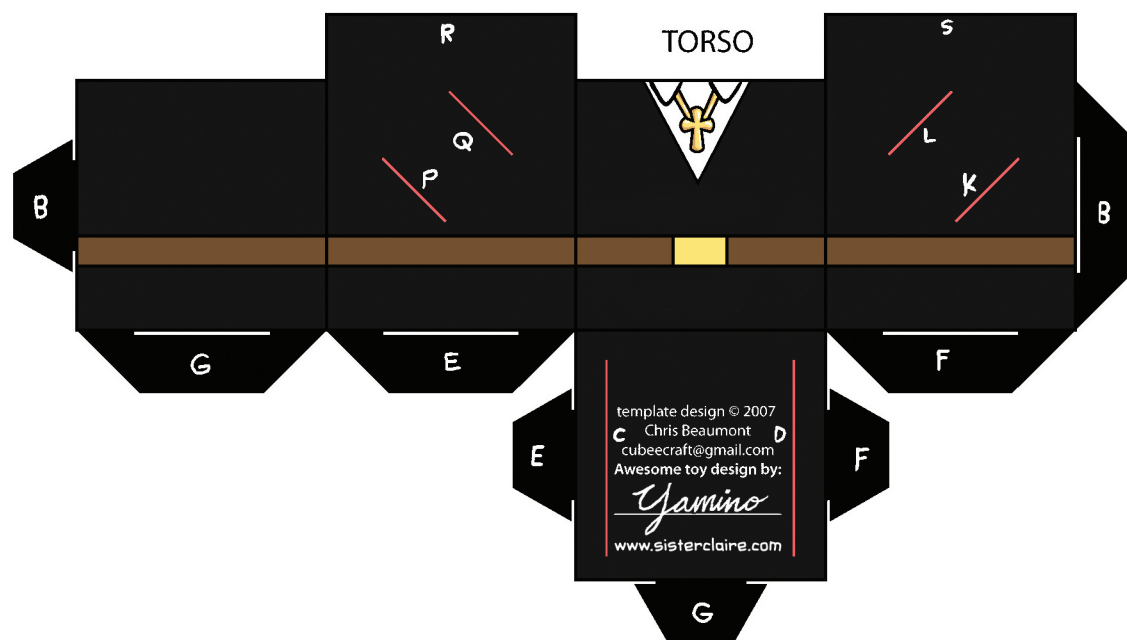

SISTER CLAIRE

CUBEECRAFT®

Artist: *Yamino*

Website: www.sisterclaire.com

Sister Claire

SISTER CLARE

CUBEERCRAFT®

Artist: *Yamino*

Website: www.sisterclaire.com

Sister Claire
(Immaculate version)

SISTER CLARE

CUBEERCRAFT®

Artist: Yamino

Website: www.sisterclaire.com

Sister Claire
(Conception version)

BABY BUMP