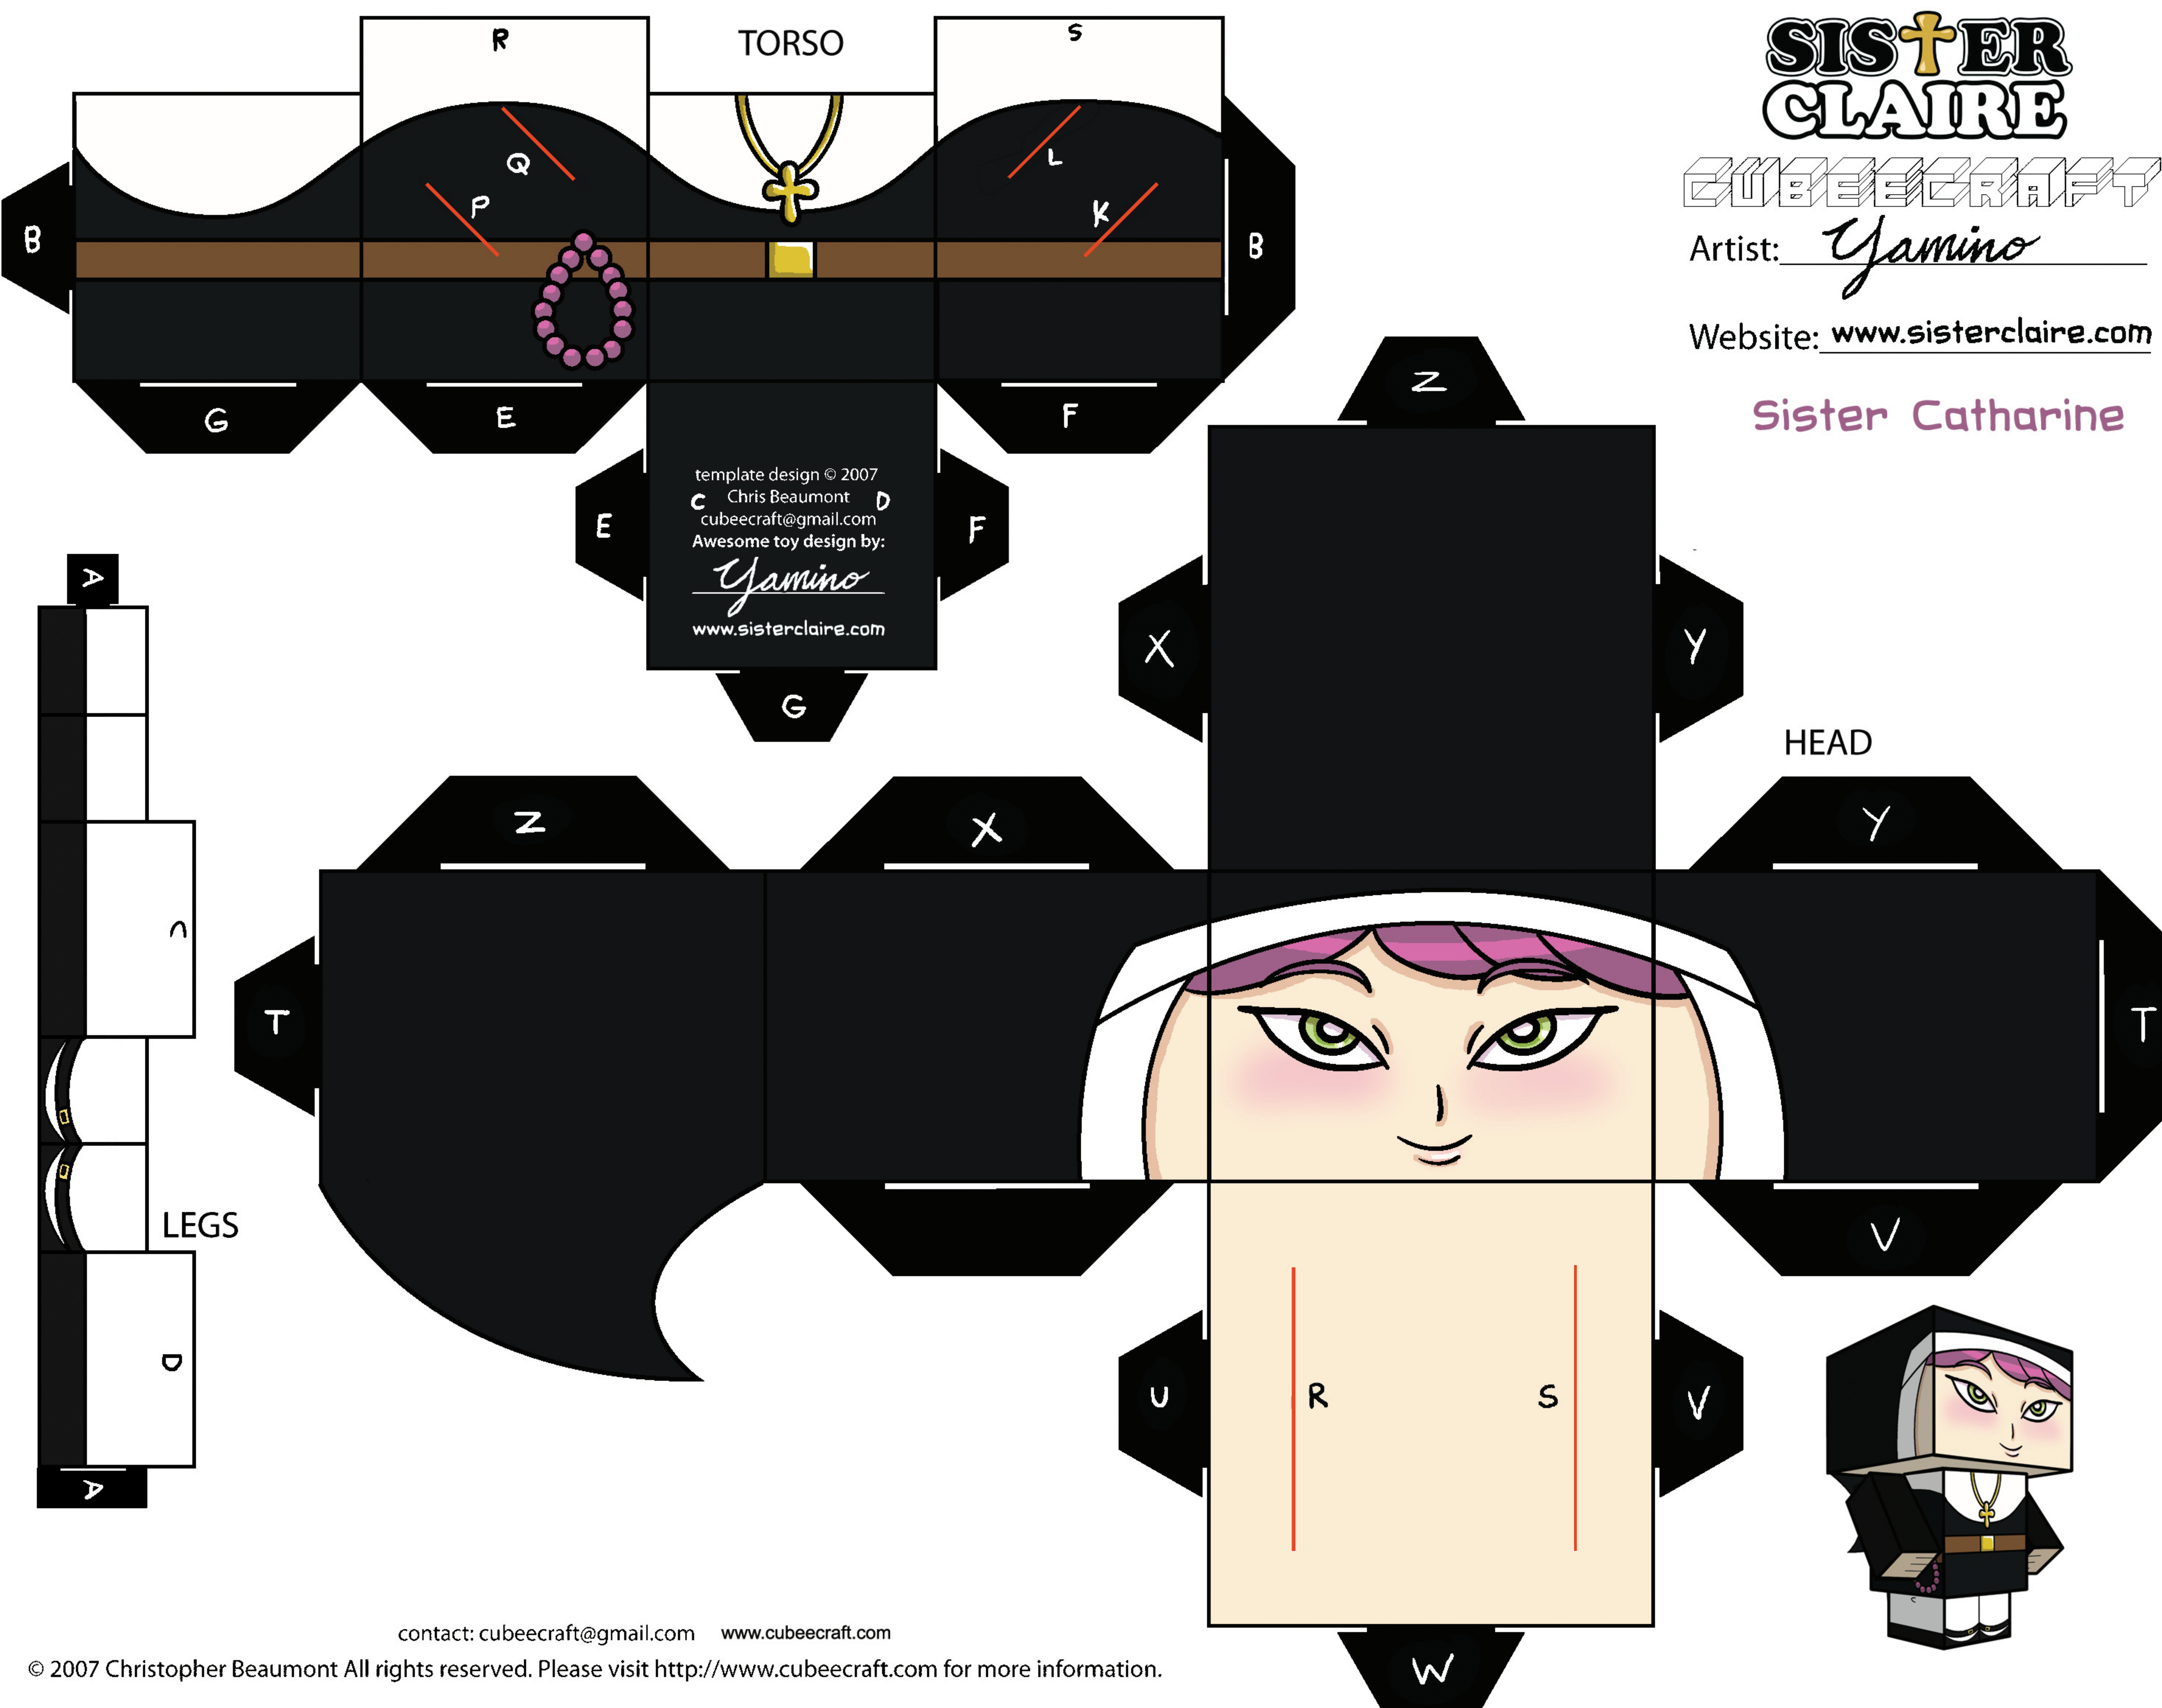

SISTER CLARE

CUBEECRAFT

Artist: *Yamino*

Website: www.sisterclaire.com

Sister Catharine

contact: cubecraft@gmail.com www.cubecraft.com

© 2007 Christopher Beaumont All rights reserved. Please visit <http://www.cubecraft.com> for more information.

SISTER CLARE

CUBEERCRAFT

Artist: *Yamino*

Website: www.sisterclaire.com

Sister Catharine

HEAD

TORSO

template design © 2007
Chris Beaumont
cubecraft@gmail.com
Awesome toy design by:
Yamino
www.sisterclaire.com