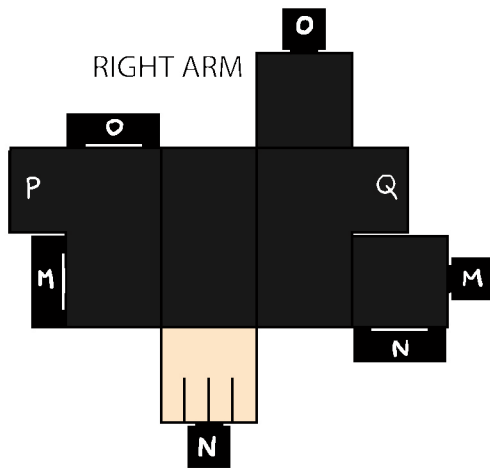

Sister Catharine